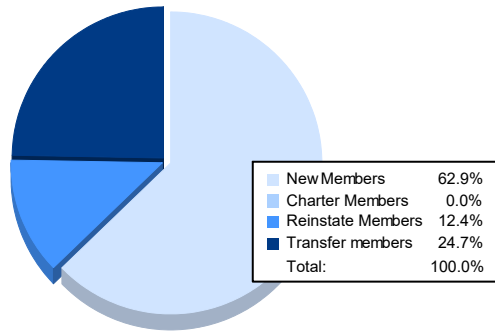

Year	New Clubs	Dropped Clubs	Gain/ Loss Clubs	New Members	Charter Members	Reinstate Members	Transfer Members	Total Member Added	Total Members Dropped	Gain/ Loss Members
2016-2017	0	3	-3	113	1	7	4	125	165	-40
2017-2018	0	3	-3	97	0	2	12	111	204	-93
2018-2019	0	0	0	100	1	14	4	119	124	-5
2019-2020	0	0	0	84	0	7	5	96	121	-25
2020-2021	0	1	-1	61	0	12	24	97	162	-65
<b>Average</b>	<b>0</b>	<b>1</b>	<b>-1</b>	<b>91</b>	<b>0</b>	<b>8</b>	<b>10</b>	<b>110</b>	<b>155</b>	<b>-46</b>

### Membership Composition June 2021 Cumulative