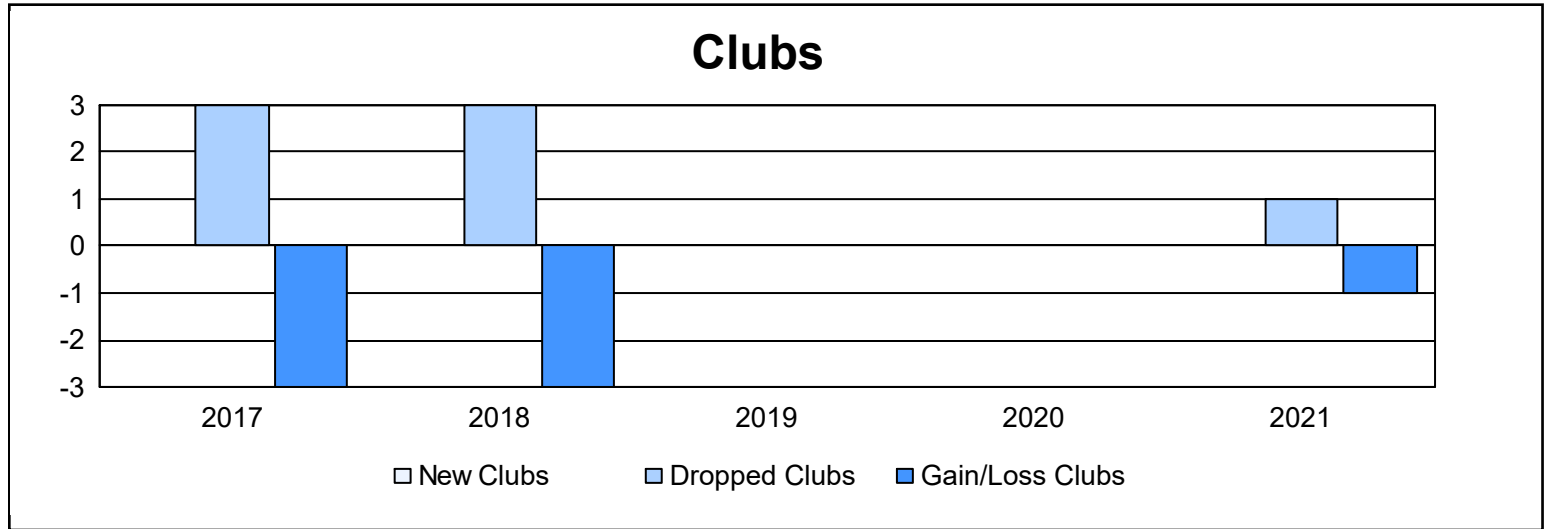

Year	New Clubs	Dropped Clubs	Gain/ Loss Clubs	New Members	Charter Members	Reinstate Members	Transfer Members	Total Member Added	Total Members Dropped	Gain/ Loss Members
2016-2017	0	3	-3	113	1	7	4	125	165	-40
2017-2018	0	3	-3	97	0	2	12	111	204	-93
2018-2019	0	0	0	100	1	14	4	119	124	-5
2019-2020	0	0	0	84	0	7	5	96	121	-25
2020-2021	0	1	-1	61	0	12	24	97	162	-65
<b>Average</b>	<b>0</b>	<b>1</b>	<b>-1</b>	<b>91</b>	<b>0</b>	<b>8</b>	<b>10</b>	<b>110</b>	<b>155</b>	<b>-46</b>

### Membership Composition June 2021 Cumulative