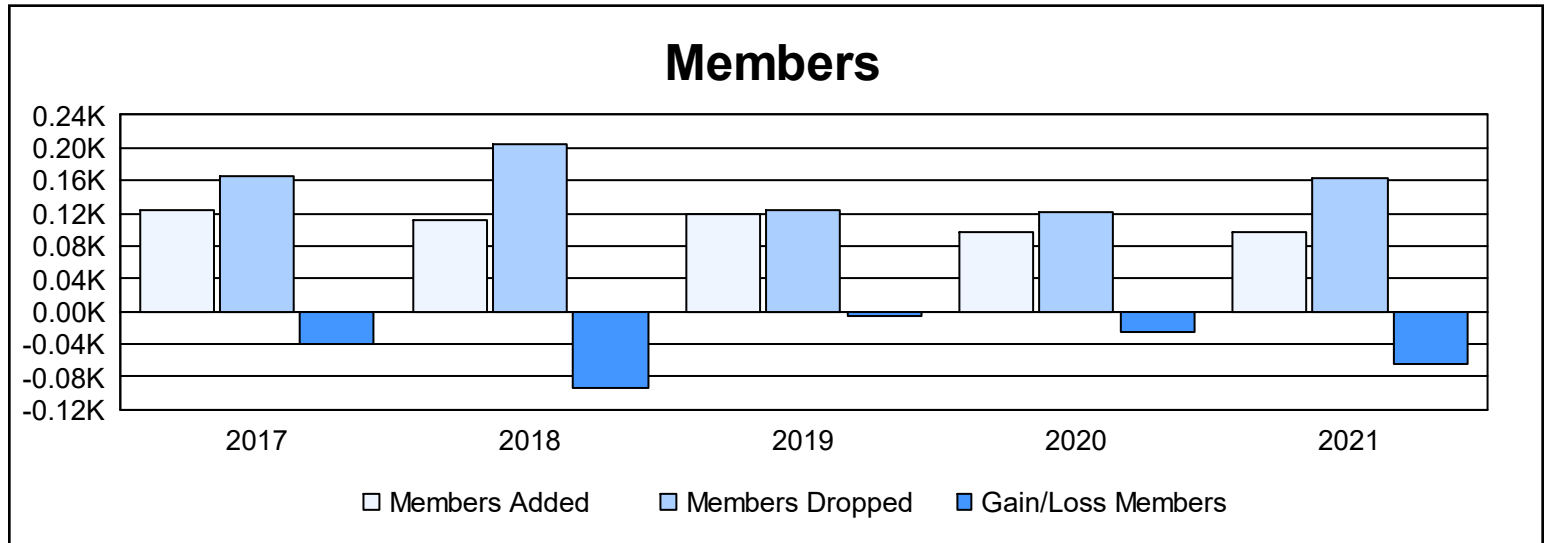

Year	New Clubs	Dropped Clubs	Gain/ Loss Clubs	New Members	Charter Members	Reinstate Members	Transfer Members	Total Member Added	Total Members Dropped	Gain/ Loss Members
2016-2017	0	3	-3	113	1	7	4	125	165	-40
2017-2018	0	3	-3	97	0	2	12	111	204	-93
2018-2019	0	0	0	100	1	14	4	119	124	-5
2019-2020	0	0	0	84	0	7	5	96	121	-25
2020-2021	0	1	-1	61	0	12	24	97	162	-65
<b>Average</b>	<b>0</b>	<b>1</b>	<b>-1</b>	<b>91</b>	<b>0</b>	<b>8</b>	<b>10</b>	<b>110</b>	<b>155</b>	<b>-46</b>

### Membership Composition June 2021 Cumulative